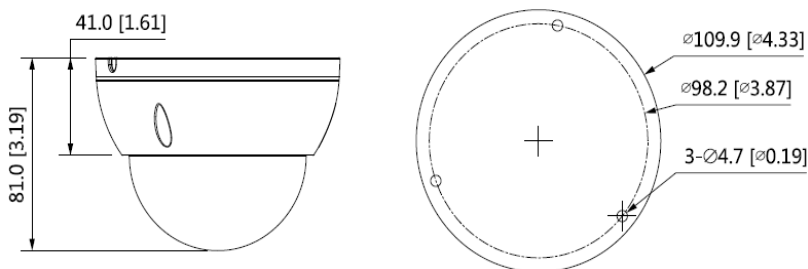

Installation Method

Dimensions mm (inch)

Technical Specification

Camera

Image Sensor	1/2.8" CMOS
Max. Resolution	1920 (H) × 1080 (V)
ROM	16 MB
RAM	64 MB
Scanning System	Progressive
Electronic Shutter Speed	Auto/Manual 1/3 s–1/100000 s
Min. Illumination	0.01 Lux @F2.0
S/N Ratio	>56 dB
Illumination Distance	30 m
Illuminator On/Off Control	Auto / Manual
Illuminator Number	3 (IR LED)
Pan/Tilt/Rotation Range	Pan: 0°–355° Tilt: 0°–65° Rotation: 0°–355°

Technical Specification

Lens

Lens Type		Fixed-focal			
Lens Mount		M12			
Focal Length		2.8 mm			
Max. Aperture		F2.0			
Field of View		Horizontal: 102°; Vertical: 54°; Diagonal: 120°			
Iris Control		Fixed			
Close Focus Distance		0,5 m			
DORI Distance	Lens	Detect	Observe	Recognize	Identify
		38.6 m	15.4 m	7,7 m	3,9 m

Environment

Operating Temperature	-40°C to +60°C
Operating Humidity	≤95%
Storage Temperature	-40 °C to +60 °C
Protection	IP67; IK10

Structure

Casing Material	Metal
Product Dimensions	81 mm × Φ109.9 mm
Net Weight	0,35 kg
Gross Weight	0,5 kg