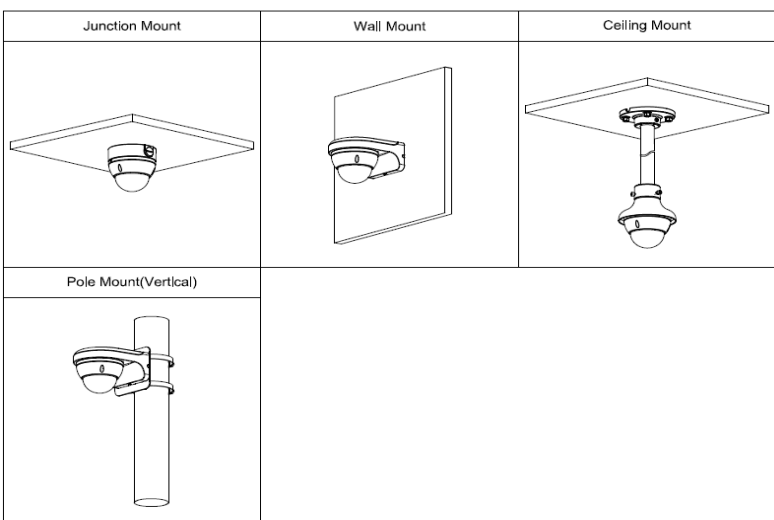

E-D228 PRO 5

2 MP IR Fixed-focal Dome Network Camera

Accessories

PFA136

PFB203W

PFA152-E

PFA106

PFB220C

Installation Method

Dimensions mm (inch)

Technical Specification

Camera

Image Sensor	1/2.8" CMOS
Max. Resolution	1920 (H) × 1080 (V)
ROM	16 MB
RAM	64 MB
Scanning System	Progressive
Electronic Shutter Speed	Auto/Manual 1/3 s–1/100000 s
Min. Illumination	0.01 Lux @F2.0
S/N Ratio	>56 dB
Illumination Distance	30 m
Illuminator On/Off Control	Auto / Manual
Illuminator Number	3 (IR LED)
Pan/Tilt/Rotation Range	Pan: 0°–355° Tilt: 0°–65° Rotation: 0°–355°